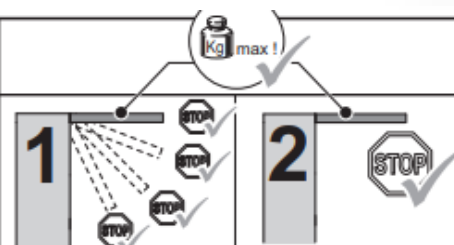

Duo Forte

200	≤ 9,5 kg ≤ 15,0 kg	≤ 12,5 kg ≤ 15,0 kg	1x 2x	2x
250	≤ 7,5 kg ≤ 15,0 kg	≤ 10,0 kg ≤ 15,0 kg	1x 2x	2x
300	≤ 6,5 kg ≤ 12,5 kg	≤ 8,0 kg ≤ 15,0 kg	1x 2x	2x
350	≤ 5,5 kg ≤ 11,0 kg	≤ 7,0 kg ≤ 14,0 kg	1x 2x	2x
400	≤ 4,5 kg ≤ 9,5 kg	≤ 6,0 kg ≤ 12,5 kg	1x 2x	2x
450	≤ 4,0 kg ≤ 8,5 kg	≤ 5,5 kg ≤ 11,0 kg	1x 2x	2x
500	≤ 4,0 kg ≤ 7,5 kg	≤ 5,0 kg ≤ 10,0 kg	1x 2x	2x
550	≤ 3,5 kg ≤ 7,0 kg	≤ 4,0 kg ≤ 9,0 kg	1x 2x	2x
600	≤ 3,0 kg ≤ 6,0 kg	≤ 4,0 kg ≤ 8,0 kg	1x 2x	2x
650	≤ 3,0 kg ≤ 5,5 kg	≤ 4,0 kg ≤ 7,5 kg	1x 2x	2x
700	≤ 3,0 kg ≤ 5,0 kg	≤ 3,5 kg ≤ 7,0 kg	1x 2x	2x