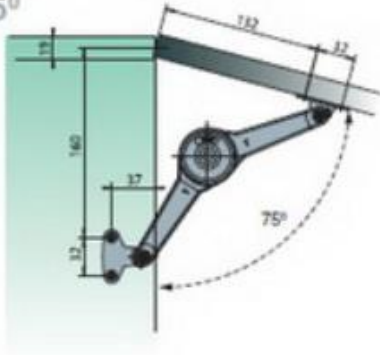

KESSEBÖHMER
CLEVER STORAGE

75°

90°

110°

Duo Standard

KESSEBÖHMER
CLEVER STORAGE

Height (mm)	Weight Limit (kg)		Bracket Quantity	
	Point 1	Point 2	Point 1	Point 2
200	≤ 9,0 kg	≤ 11,5 kg	1x	2x
	≤ 15,0 kg	≤ 15,0 kg	2x	
250	≤ 7,0 kg	≤ 9,0 kg	1x	2x
	≤ 15,0 kg	≤ 15,0 kg	2x	
300	≤ 6,0 kg	≤ 7,5 kg	1x	2x
	≤ 12,0 kg	≤ 15,0 kg	2x	
350	≤ 5,0 kg	≤ 6,5 kg	1x	2x
	≤ 10,0 kg	≤ 13,0 kg	2x	
400	≤ 4,5 kg	≤ 6,0 kg	1x	2x
	≤ 9,0 kg	≤ 11,5 kg	2x	
450	≤ 4,0 kg	≤ 5,0 kg	1x	2x
	≤ 8,0 kg	≤ 10,0 kg	2x	
500	≤ 3,5 kg	≤ 4,5 kg	1x	2x
	≤ 7,0 kg	≤ 9,0 kg	2x	