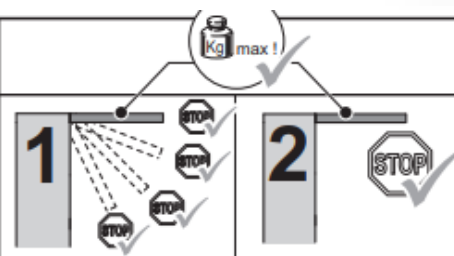

Duo Forte

200	≤ 14,0 kg	≤ 15,0 kg	1x	2x
	≤ 15,0 kg	≤ 15,0 kg	2x	2x
250	≤ 11,5 kg	≤ 15,0 kg	1x	2x
	≤ 15,0 kg	≤ 15,0 kg	2x	2x
300	≤ 9,0 kg	≤ 12,0 kg	1x	2x
	≤ 15,0 kg	≤ 15,0 kg	2x	2x
350	≤ 8,0 kg	≤ 11,0 kg	1x	2x
	≤ 15,0 kg	≤ 15,0 kg	2x	2x
400	≤ 7,0 kg	≤ 9,0 kg	1x	2x
	≤ 14,0 kg	≤ 15,0 kg	2x	2x
450	≤ 6,0 kg	≤ 8,0 kg	1x	2x
	≤ 12,5 kg	≤ 15,0 kg	2x	2x
500	≤ 5,5 kg	≤ 7,0 kg	1x	2x
	≤ 11,0 kg	≤ 15,0 kg	2x	2x
550	≤ 5,0 kg	≤ 6,5 kg	1x	2x
	≤ 10,0 kg	≤ 13,0 kg	2x	2x
600	≤ 5,0 kg	≤ 6,0 kg	1x	2x
	≤ 9,5 kg	≤ 12,0 kg	2x	2x
650	≤ 4,0 kg	≤ 5,5 kg	1x	2x
	≤ 8,5 kg	≤ 11,0 kg	2x	2x
700	≤ 4,0 kg	≤ 5,0 kg	1x	2x
	≤ 8,0 kg	≤ 10,5 kg	2x	2x