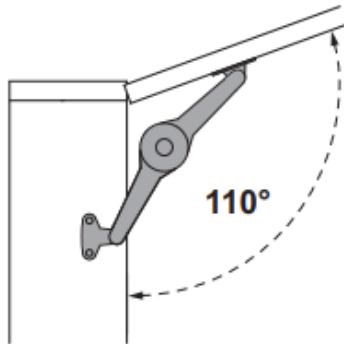

KESSEBÖHMER
CLEVER STORAGE

Duo Standard

200	≤ 6,0 kg	≤ 8,0 kg	1x	2x
	≤ 12,0 kg	≤ 15,0 kg	2x	
250	≤ 5,0 kg	≤ 6,0 kg	1x	2x
	≤ 9,5 kg	≤ 12,0 kg	2x	
300	≤ 4,0 kg	≤ 5,0 kg	1x	2x
	≤ 8,0 kg	≤ 10,0 kg	2x	
350	≤ 3,5 kg	≤ 4,0 kg	1x	2x
	≤ 7,0 kg	≤ 9,0 kg	2x	
400	≤ 3,0 kg	≤ 4,0 kg	1x	2x
	≤ 6,0 kg	≤ 7,5 kg	2x	
450	≤ 2,5 kg	≤ 3,5 kg	1x	2x
	≤ 5,5 kg	≤ 7,0 kg	2x	
500	≤ 2,0 kg	≤ 3,0 kg	1x	2x
	≤ 5,0 kg	≤ 6,0 kg	2x