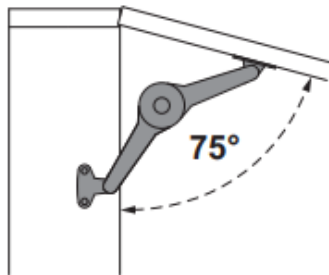

KESSEBÖHMER
CLEVER STORAGE

75°

90°

110°

Duo Standard

KESSEBÖHMER
CLEVER STORAGE

Height (mm)	Weight Limit (kg)		Bracket Quantity	
	Point 1	Point 2	Point 1	Point 2
200	≤ 9,0 kg	≤ 11,5 kg	1x	2x
	≤ 15,0 kg	≤ 15,0 kg	2x	
250	≤ 7,0 kg	≤ 9,0 kg	1x	2x
	≤ 15,0 kg	≤ 15,0 kg	2x	
300	≤ 6,0 kg	≤ 7,5 kg	1x	2x
	≤ 12,0 kg	≤ 15,0 kg	2x	
350	≤ 5,0 kg	≤ 6,5 kg	1x	2x
	≤ 10,0 kg	≤ 13,0 kg	2x	
400	≤ 4,5 kg	≤ 6,0 kg	1x	2x
	≤ 9,0 kg	≤ 11,5 kg	2x	
450	≤ 4,0 kg	≤ 5,0 kg	1x	2x
	≤ 8,0 kg	≤ 10,0 kg	2x	
500	≤ 3,5 kg	≤ 4,5 kg	1x	2x
	≤ 7,0 kg	≤ 9,0 kg	2x	