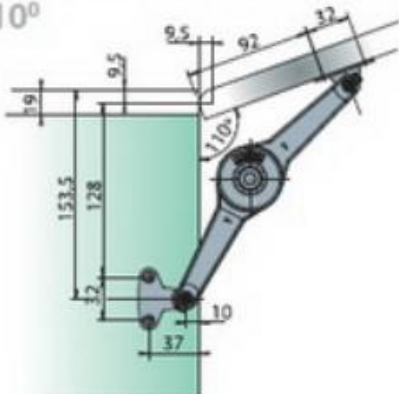

KESSEBÖHMER
CLEVER STORAGE

75°

90°

110°

Duo Standard

KESSEBÖHMER
CLEVER STORAGE

Height (mm)	Weight Limit (kg)		Bracket Quantity	
	Point 1	Point 2	Point 1	Point 2
200	≤ 9,0 kg	≤ 11,5 kg	1x	2x
	≤ 15,0 kg	≤ 15,0 kg	2x	
250	≤ 7,0 kg	≤ 9,0 kg	1x	2x
	≤ 15,0 kg	≤ 15,0 kg	2x	
300	≤ 6,0 kg	≤ 7,5 kg	1x	2x
	≤ 12,0 kg	≤ 15,0 kg	2x	
350	≤ 5,0 kg	≤ 6,5 kg	1x	2x
	≤ 10,0 kg	≤ 13,0 kg	2x	
400	≤ 4,5 kg	≤ 6,0 kg	1x	2x
	≤ 9,0 kg	≤ 11,5 kg	2x	
450	≤ 4,0 kg	≤ 5,0 kg	1x	2x
	≤ 8,0 kg	≤ 10,0 kg	2x	
500	≤ 3,5 kg	≤ 4,5 kg	1x	2x
	≤ 7,0 kg	≤ 9,0 kg	2x	