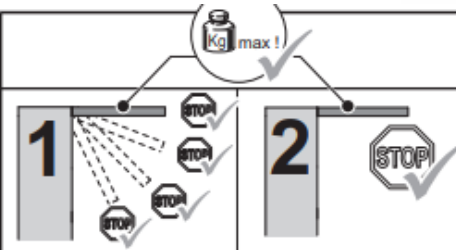

KESSEBÖHMER
CLEVER STORAGE

75°

90°

110°

Duo Standard

KESSEBÖHMER
CLEVER STORAGE

Height (mm)	Weight Limit (kg)		Bracket Quantity	
	Point 1	Point 2	Point 1	Point 2
200	≤ 9,0 kg	≤ 11,5 kg	1x	2x
	≤ 15,0 kg	≤ 15,0 kg	2x	
250	≤ 7,0 kg	≤ 9,0 kg	1x	2x
	≤ 15,0 kg	≤ 15,0 kg	2x	
300	≤ 6,0 kg	≤ 7,5 kg	1x	2x
	≤ 12,0 kg	≤ 15,0 kg	2x	
350	≤ 5,0 kg	≤ 6,5 kg	1x	2x
	≤ 10,0 kg	≤ 13,0 kg	2x	
400	≤ 4,5 kg	≤ 6,0 kg	1x	2x
	≤ 9,0 kg	≤ 11,5 kg	2x	
450	≤ 4,0 kg	≤ 5,0 kg	1x	2x
	≤ 8,0 kg	≤ 10,0 kg	2x	
500	≤ 3,5 kg	≤ 4,5 kg	1x	2x
	≤ 7,0 kg	≤ 9,0 kg	2x	