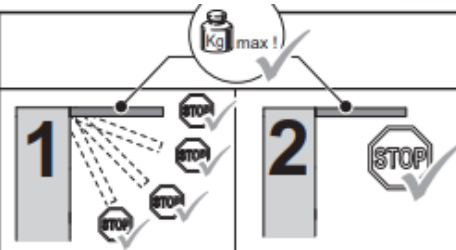

KESSEBÖHMER
CLEVER STORAGE

Duo Standard

200	≤ 6,0 kg	≤ 8,0 kg	1x	2x
	≤ 12,0 kg	≤ 15,0 kg	2x	
250	≤ 5,0 kg	≤ 6,0 kg	1x	2x
	≤ 9,5 kg	≤ 12,0 kg	2x	
300	≤ 4,0 kg	≤ 5,0 kg	1x	2x
	≤ 8,0 kg	≤ 10,0 kg	2x	
350	≤ 3,5 kg	≤ 4,0 kg	1x	2x
	≤ 7,0 kg	≤ 9,0 kg	2x	
400	≤ 3,0 kg	≤ 4,0 kg	1x	2x
	≤ 6,0 kg	≤ 7,5 kg	2x	
450	≤ 2,5 kg	≤ 3,5 kg	1x	2x
	≤ 5,5 kg	≤ 7,0 kg	2x	
500	≤ 2,0 kg	≤ 3,0 kg	1x	2x
	≤ 5,0 kg	≤ 6,0 kg	2x