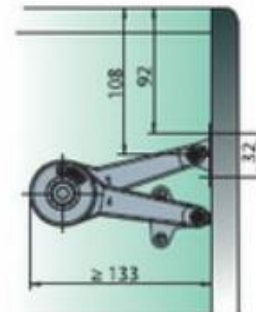

KESSEBÖHMER
CLEVER STORAGE

75°

90°

110°

Duo Standard

KESSEBÖHMER
CLEVER STORAGE

Height (mm)	Weight Limit (kg)		Bracket Quantity	
	Point 1	Point 2	Point 1	Point 2
200	≤ 9,0 kg	≤ 11,5 kg	1x	2x
	≤ 15,0 kg	≤ 15,0 kg	2x	
250	≤ 7,0 kg	≤ 9,0 kg	1x	2x
	≤ 15,0 kg	≤ 15,0 kg	2x	
300	≤ 6,0 kg	≤ 7,5 kg	1x	2x
	≤ 12,0 kg	≤ 15,0 kg	2x	
350	≤ 5,0 kg	≤ 6,5 kg	1x	2x
	≤ 10,0 kg	≤ 13,0 kg	2x	
400	≤ 4,5 kg	≤ 6,0 kg	1x	2x
	≤ 9,0 kg	≤ 11,5 kg	2x	
450	≤ 4,0 kg	≤ 5,0 kg	1x	2x
	≤ 8,0 kg	≤ 10,0 kg	2x	
500	≤ 3,5 kg	≤ 4,5 kg	1x	2x
	≤ 7,0 kg	≤ 9,0 kg	2x	