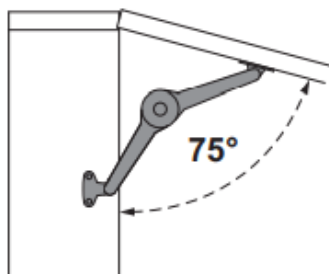

Duo Forte

200	≤ 14,0 kg	≤ 15,0 kg	1x	2x
	≤ 15,0 kg	≤ 15,0 kg	2x	2x
250	≤ 11,5 kg	≤ 15,0 kg	1x	2x
	≤ 15,0 kg	≤ 15,0 kg	2x	2x
300	≤ 9,0 kg	≤ 12,0 kg	1x	2x
	≤ 15,0 kg	≤ 15,0 kg	2x	2x
350	≤ 8,0 kg	≤ 11,0 kg	1x	2x
	≤ 15,0 kg	≤ 15,0 kg	2x	2x
400	≤ 7,0 kg	≤ 9,0 kg	1x	2x
	≤ 14,0 kg	≤ 15,0 kg	2x	2x
450	≤ 6,0 kg	≤ 8,0 kg	1x	2x
	≤ 12,5 kg	≤ 15,0 kg	2x	2x
500	≤ 5,5 kg	≤ 7,0 kg	1x	2x
	≤ 11,0 kg	≤ 15,0 kg	2x	2x
550	≤ 5,0 kg	≤ 6,5 kg	1x	2x
	≤ 10,0 kg	≤ 13,0 kg	2x	2x
600	≤ 5,0 kg	≤ 6,0 kg	1x	2x
	≤ 9,5 kg	≤ 12,0 kg	2x	2x
650	≤ 4,0 kg	≤ 5,5 kg	1x	2x
	≤ 8,5 kg	≤ 11,0 kg	2x	2x
700	≤ 4,0 kg	≤ 5,0 kg	1x	2x
	≤ 8,0 kg	≤ 10,5 kg	2x	2x