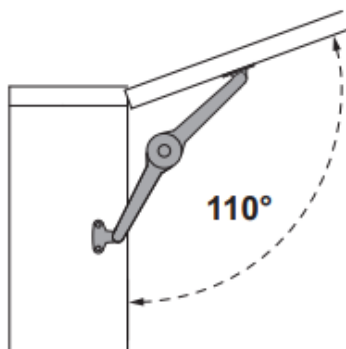

Duo Forte

200	≤ 9,5 kg ≤ 15,0 kg	≤ 12,5 kg ≤ 15,0 kg	1x 2x	2x
250	≤ 7,5 kg ≤ 15,0 kg	≤ 10,0 kg ≤ 15,0 kg	1x 2x	2x
300	≤ 6,5 kg ≤ 12,5 kg	≤ 8,0 kg ≤ 15,0 kg	1x 2x	2x
350	≤ 5,5 kg ≤ 11,0 kg	≤ 7,0 kg ≤ 14,0 kg	1x 2x	2x
400	≤ 4,5 kg ≤ 9,5 kg	≤ 6,0 kg ≤ 12,5 kg	1x 2x	2x
450	≤ 4,0 kg ≤ 8,5 kg	≤ 5,5 kg ≤ 11,0 kg	1x 2x	2x
500	≤ 4,0 kg ≤ 7,5 kg	≤ 5,0 kg ≤ 10,0 kg	1x 2x	2x
550	≤ 3,5 kg ≤ 7,0 kg	≤ 4,0 kg ≤ 9,0 kg	1x 2x	2x
600	≤ 3,0 kg ≤ 6,0 kg	≤ 4,0 kg ≤ 8,0 kg	1x 2x	2x
650	≤ 3,0 kg ≤ 5,5 kg	≤ 4,0 kg ≤ 7,5 kg	1x 2x	2x
700	≤ 3,0 kg ≤ 5,0 kg	≤ 3,5 kg ≤ 7,0 kg	1x 2x	2x